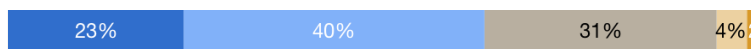

Year	Question	Answer	Value	Responses
2022	How often did you participate in or attend each of the following over the past year?	Catholic Devotions (e.g. pray the rosary, novenas, special feast days)	Weekly	84
2022	How often did you participate in or attend each of the following over the past year?	Catholic Devotions (e.g. pray the rosary, novenas, special feast days)	Daily	78
2022	How often did you participate in or attend each of the following over the past year?	Catholic Devotions (e.g. pray the rosary, novenas, special feast days)	Quarterly	59
2022	How often did you participate in or attend each of the following over the past year?	Catholic Devotions (e.g. pray the rosary, novenas, special feast days)	Once or Twice a Year	54
2022	How often did you participate in or attend each of the following over the past year?	Catholic Devotions (e.g. pray the rosary, novenas, special feast days)	Never	51
2022	How often did you participate in or attend each of the following over the past year?	Catholic Devotions (e.g. pray the rosary, novenas, special feast days)	Monthly	44

Opportunities

Top 3 by Lowest Percentage Strongly Agree

Conversations: Sharing personal story
☒ Show table

Legend

- Strongly Disagree
- Disagree
- Neither Agree nor Disagree
- Agree
- Strongly Agree