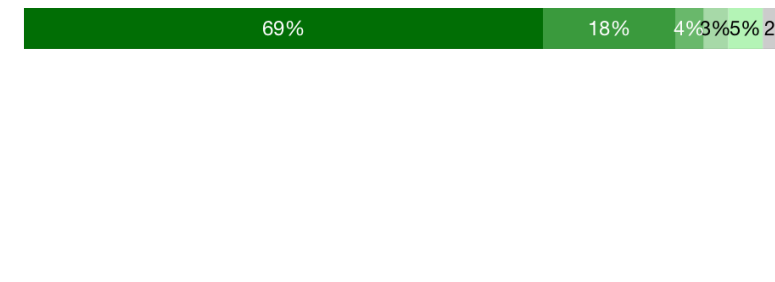

Catholic Journey

☒ Show table

Year	Question	Answer	Responses
2022	Which of the following best describes where you are on your Catholic journey?	I have personally encountered Jesus Christ and am growing as a disciple	155
2022	Which of the following best describes where you are on your Catholic journey?	My relationship with Jesus Christ is the most important relationship in my life	154
2022	Which of the following best describes where you are on your Catholic journey?	I practice my Catholic faith, but do not know Jesus personally like a friend	67
2022	Which of the following best describes where you are on your Catholic journey?	I consider myself Catholic, though faith is not a significant part of my life	15

Legend

- My relationship with Jesus Christ is the most important relationship in my life
- I have personally encountered Jesus Christ and am growing as a disciple
- I practice my Catholic faith, but do not know Jesus personally like a friend
- I consider myself Catholic, though faith is not a significant part of my life

Frequency: Individual prayer time

☒ Show table

Legend

- Daily
- Weekly
- Monthly
- Quarterly
- Once or Twice a Year
- Never
- ☐ Group Daily, Weekly & Monthly